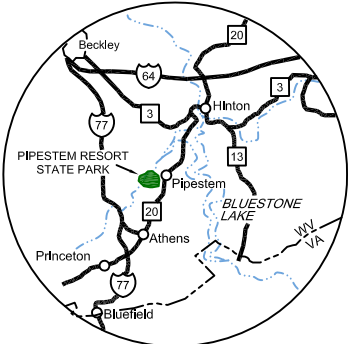

Pipestem Resort State Park

Park Map and Trails

LEGEND

- PARK BOUNDARY
- PAVED ROAD
- STRUCTURES
- FOOT TRAIL
- HORSE TRAIL
- HORSE & FOOT TRAIL
- STREAM
- PLAYGROUND
- OVERLOOK (VISTA)
- MOUNTAIN BIKE TRAIL
- SKI TRAIL
- PICNIC AREA

Pipestem Resort State Park
 3405 Pipestem Drive, Pipestem, WV 25979, (304) 466-1800 www.pipestemresort.com