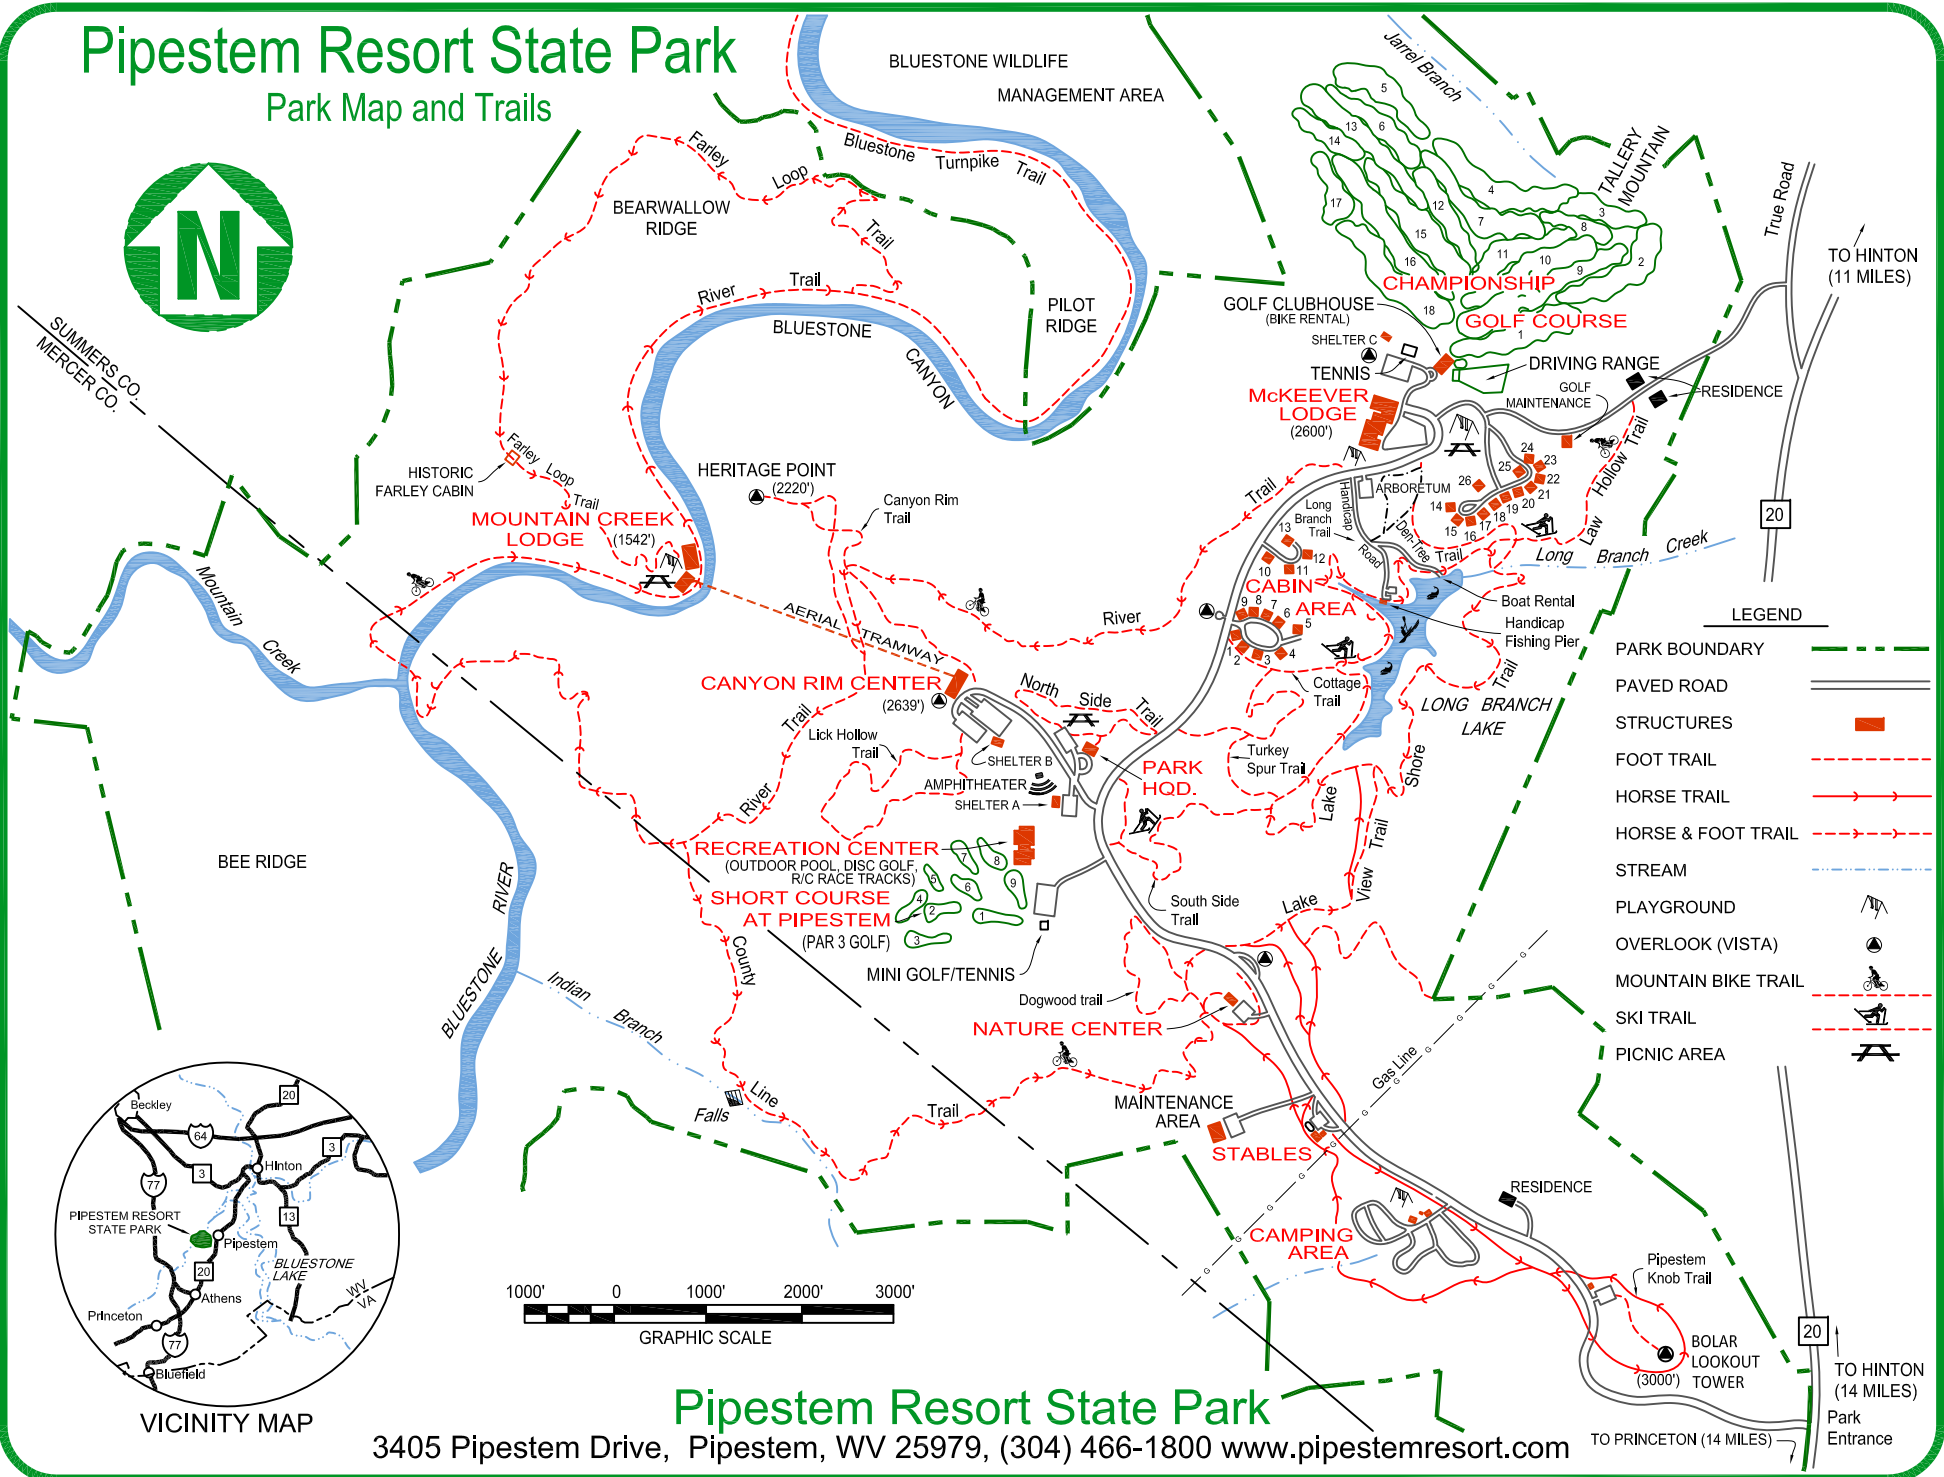

Pipestem Resort State Park

Park Map and Trails

LEGEND

- PARK BOUNDARY
- PAVED ROAD
- STRUCTURES
- FOOT TRAIL
- HORSE TRAIL
- HORSE & FOOT TRAIL
- STREAM
- PLAYGROUND
- OVERLOOK (VISTA)
- MOUNTAIN BIKE TRAIL
- SKI TRAIL
- PICNIC AREA

Pipestem Resort State Park
 3405 Pipestem Drive, Pipestem, WV 25979, (304) 466-1800 www.pipestemresort.com