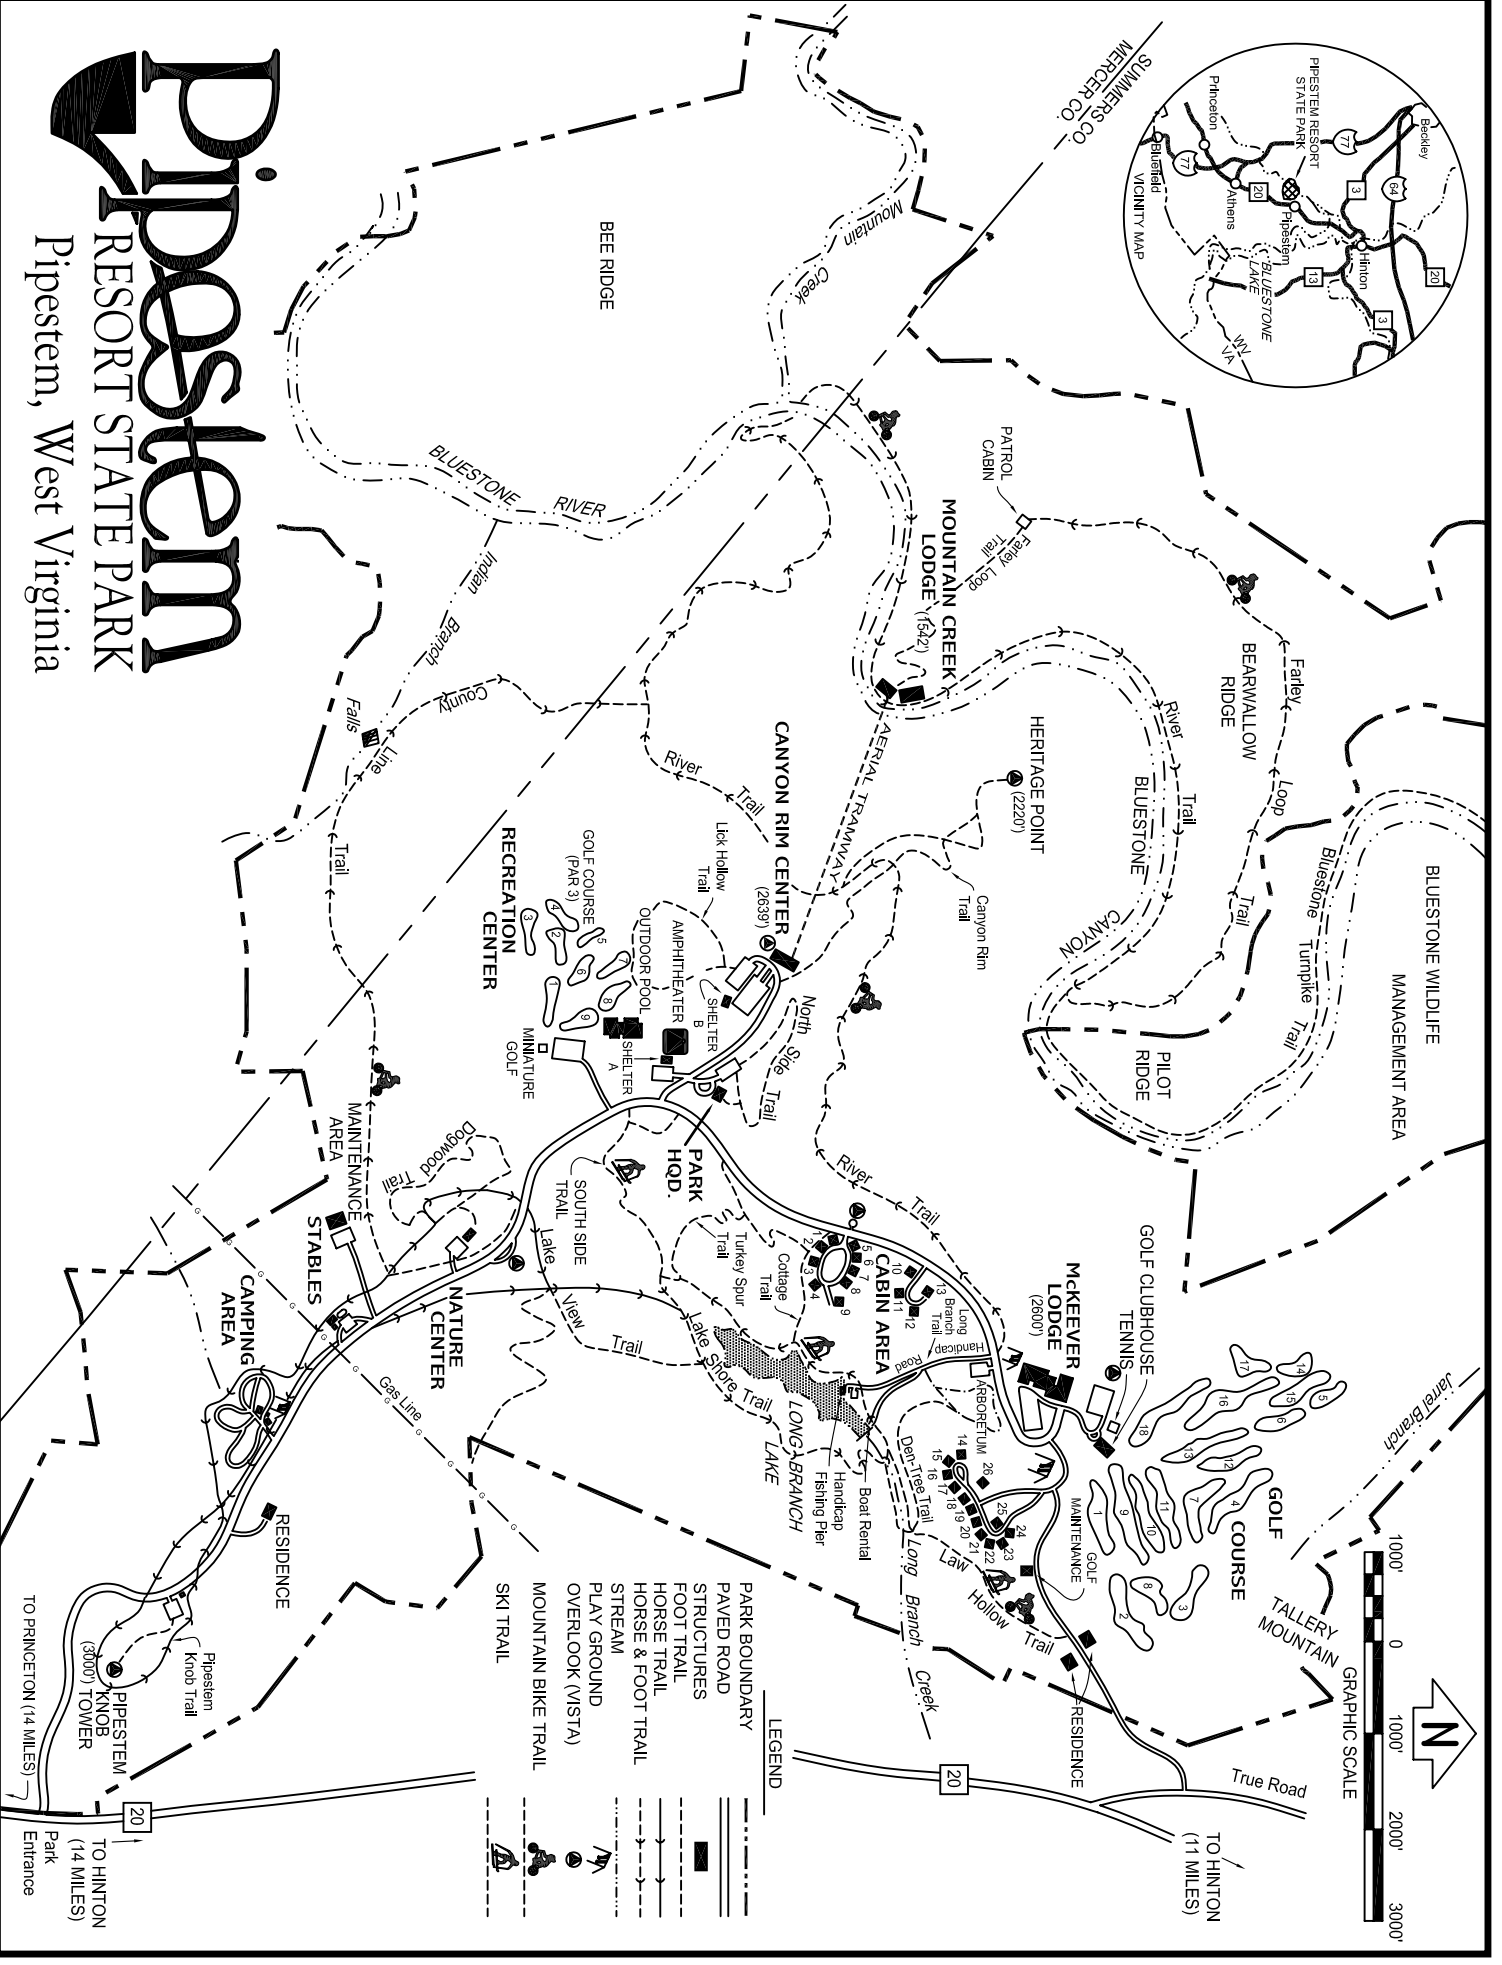

Pipestem

RESORT STATE PARK
Pipestem, West Virginia

- LEGEND**
- PARK BOUNDARY
 - PAVED ROAD
 - STRUCTURES
 - FOOT TRAIL
 - HORSE TRAIL
 - HORSE & FOOT TRAIL
 - STREAM
 - PLAY GROUND
 - OVERLOOK (VISTA)
 - MOUNTAIN BIKE TRAIL
 - SKI TRAIL