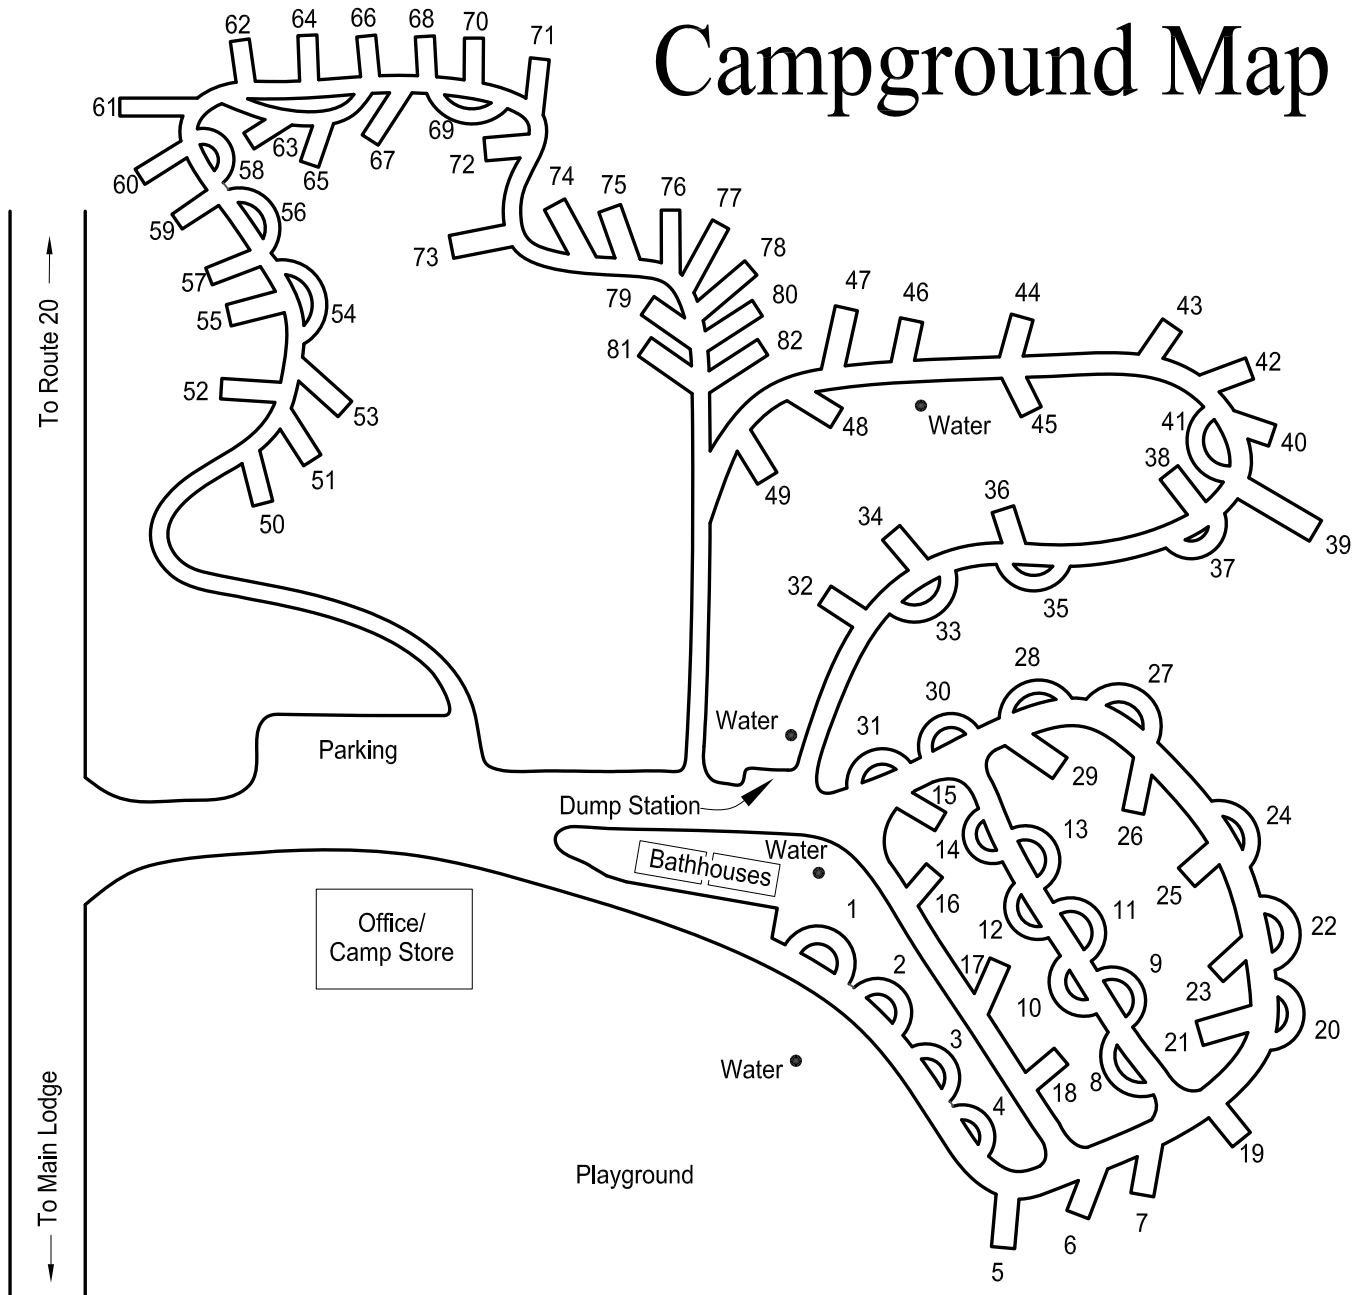

Campground Map

Pipestem
RESORT STATE PARK

Route 20, Box 150
Pipestem, West Virginia 25979
(304) 466-1800

Sites 1 - 31: Full Hookup
Sites 32 - 49 & 82: Electric Only
Sites 50 - 81: Standard (No Hookups)